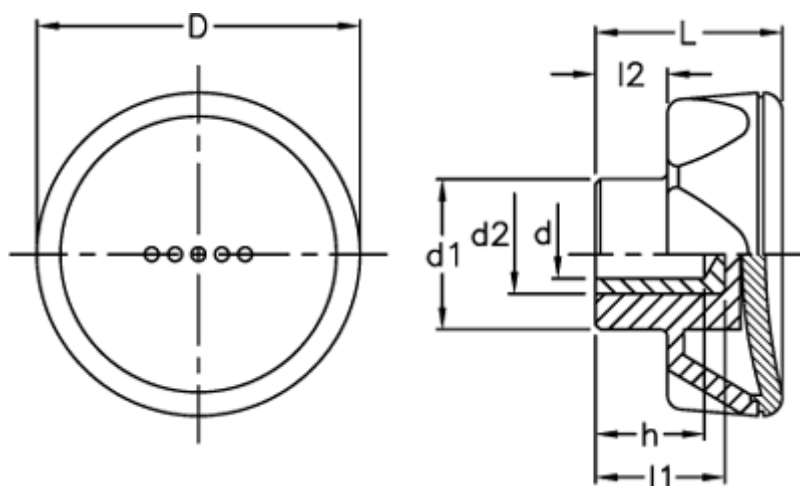

Article number: 23052212066

Description: E+G Lobe knob
ELK.45-A8-C6 red centre cap

Measures

D	= 45
d1	= 21.0
d2	= 14
d H9	= 8
h	= 14
L	= 26
l1	= 19
l2	= 10